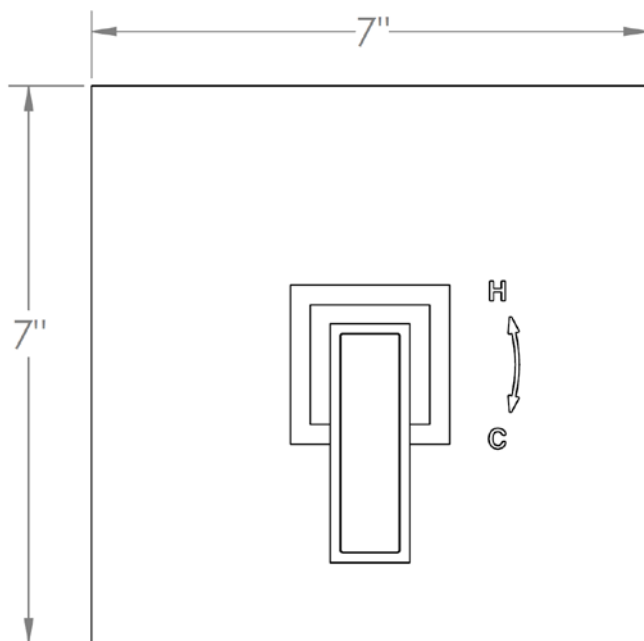

**97-P80-J5**

**Pressure Balance Trim Kit**

For use with SS-PB75 pressure balance valve

**97-P80-J6**  
Pressure Balance Trim Kit  
For Use With SS-PB75 Pressure Balance Valve

**WATERMARK DESIGNS 3/2/2018**