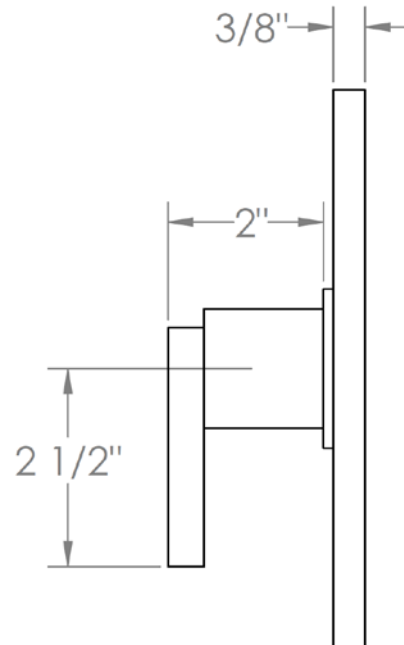

**97-P80-J5**

**Pressure Balance Trim Kit**

For use with SS-PB75 pressure balance valve

**97-P80-J6**  
Pressure Balance Trim Kit  
For Use With SS-PB75 Pressure Balance Valve

**WATERMARK DESIGNS 3/2/2018**