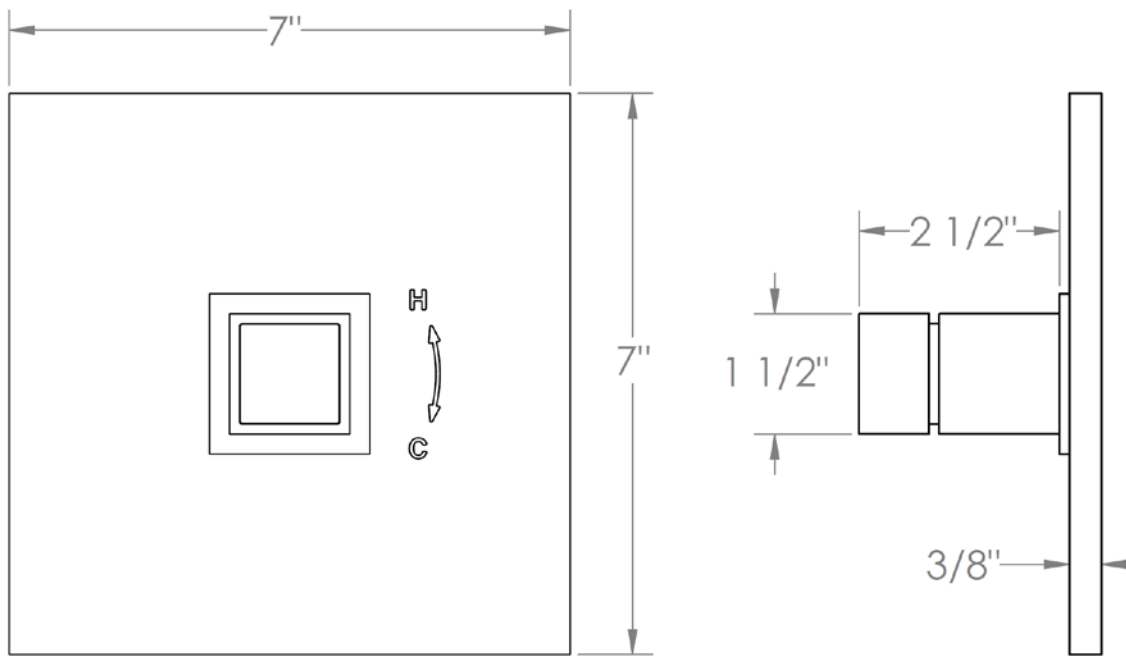

**97-P80-J5**

**Pressure Balance Trim Kit**

For use with SS-PB75 pressure balance valve

**97-P80-J6**  
Pressure Balance Trim Kit  
For Use With SS-PB75 Pressure Balance Valve

**WATERMARK DESIGNS 3/2/2018**